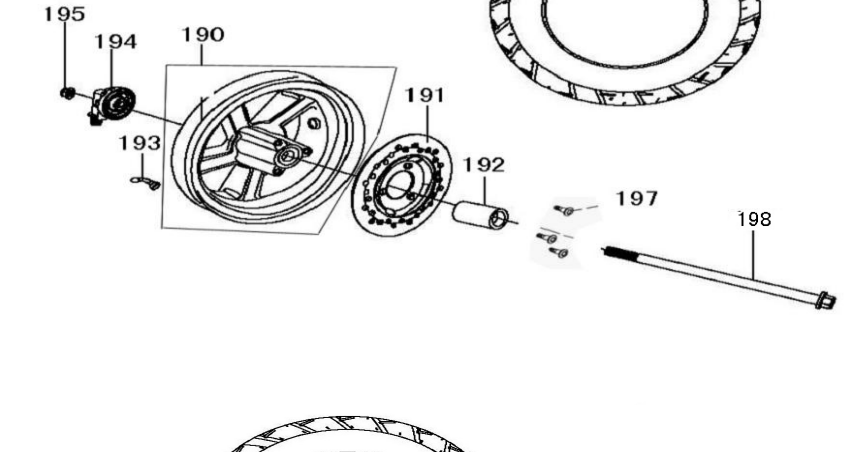

Regostar Service Parts F07

Part No.	Group	Code (US)	Item	QTY
F07 190		44600-BWS-9000	WHEEL SET FR MT3 50X10	1
F07 191		44601-BWS-9000	WHEEL FR CAST	1
F07 192		90754-BWS-9000	DUST SEAL	1
F07 193		44620-BWS-9000	COLLAR FR DIST	1
F07 194		90912-BWS-9000	BEARING 6201 LLU	2
F07 195		43111-BWS-9000	COLLAR FR WHEEL SIDE	1
F07 196		42753-FR-9000-A/B/C/D	VALVE/PVR 70&CAPE)	1
F07 197		44800-BWS-9000	GEAR BOX ASSY	1
F07 198		95501-10000-03	NUT U FLANGE 10MM	1
F07 199		44710-BWS-9000-A/B/C/D	TIRE ASSY (120/90-10)	1
F07 197		94401-08025-02	BRK DISK	3
F07 198		44301-BWS-9000	AXLE FR WHEEL	1