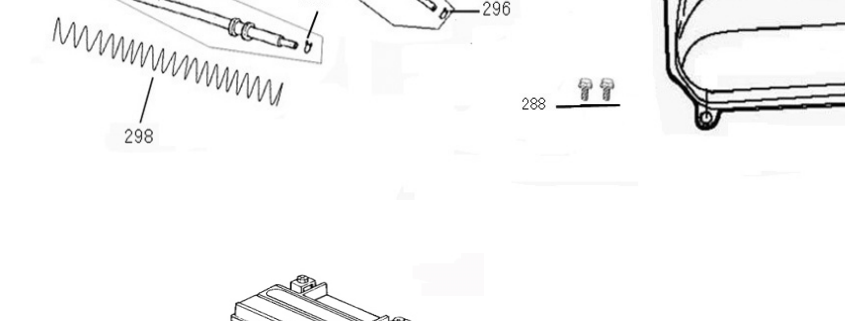

Regostar Service Parts F10