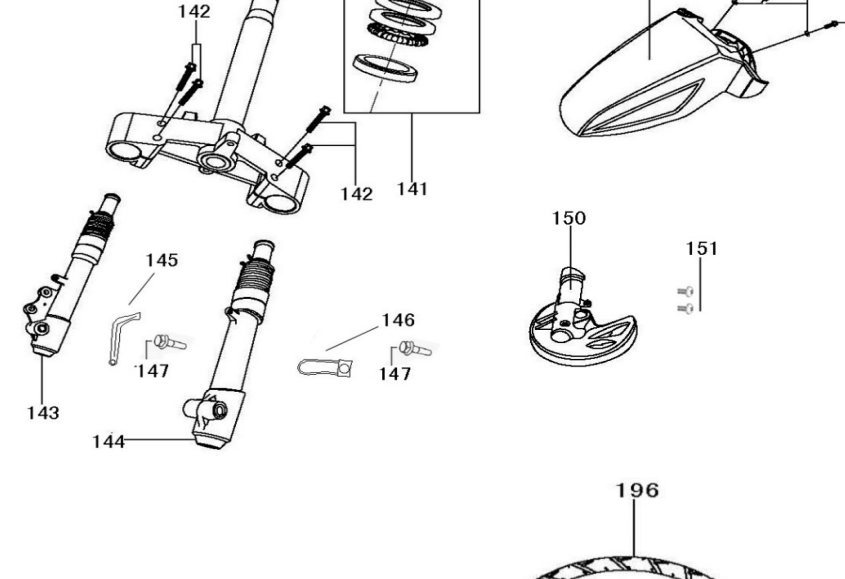

Regostar Service Parts F06

Part No.	Group	Code (US)	Item	QTY
F06 140		53200-BWS-9000	STEM COMP STRG	1
F06 141		50300-BWS-9000	RACE STRG COMP	1
F06 142		53221-BWS-9000	TOOTH LOCK	2
F06 143		53222-BWS-9000	DUST CAP	1
F06 144		53211-BWS-9000	RACE STRG TOP CONE	1
F06 145		53213-BWS-9000	BALL STEEL UP	1
F06 146		50301-BWS-9000	RACE UP STRG BALL	1
F06 147		50302-BWS-9000	RACE (STRG BOT) BALL	1
F06 148		53214-BWS-9000	BALL STEEL DOWN	1
F06 149		53212-BWS-9000	RACE (STRG BOTTOM) CONE	1
F06 142		92201-10040-03	BOLT FLANGER 10*40	4
F06 143		51500-BWS-9000	CUSHION ASSY FR L	1
F06 144		51400-BWS-9000	CUSHION ASSY FR R	1
F06 145		45128-BWS-9000	CLAMP C FR BRAKE HOSE	1
F06 146		45156-BWS-9000	LEVER STRG FR BRK CABLE	1
F06 147		92101-06012-03	SCREW TAPPING 4.2*12	2
F06 150		51408-BWS-9000	COVER CUSHION ASSY FR L	1
F06 151		93201-05008-03	SCREW PAN 5*8	2
F06 155		61100-BWS-9000	ASSY FR INNER FENDER	1
F06 156		92101-06016-03	BOLT FLANGER 6*16	3
F06 157		95801-06000-03	WASHER 6MM	3