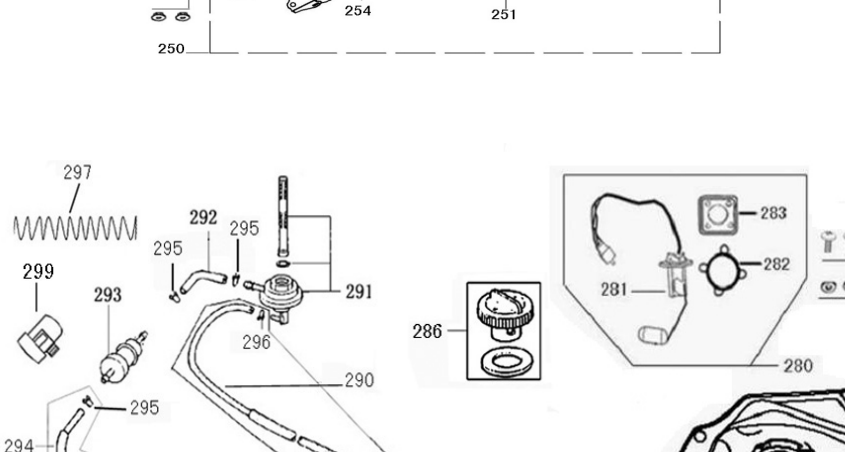

Regostar Service Parts F09

Part No.	Group	Code (US)	Item	QTY
F09 250		7720A-BWS-9000	SEAT ASSY	1
F09 251		77200-BWS-9000	SEAT	1
F09 252		77201-BWS-9000	HINGE SEAT	1
F09 253		77202-BWS-9000	AXIS HINGE SEAT	1
F09 254		95201-06000-08	NUT FLANGE 6MM (C)	2
F09 255		95201-06000-03	NUT FLANGE 6MM	2