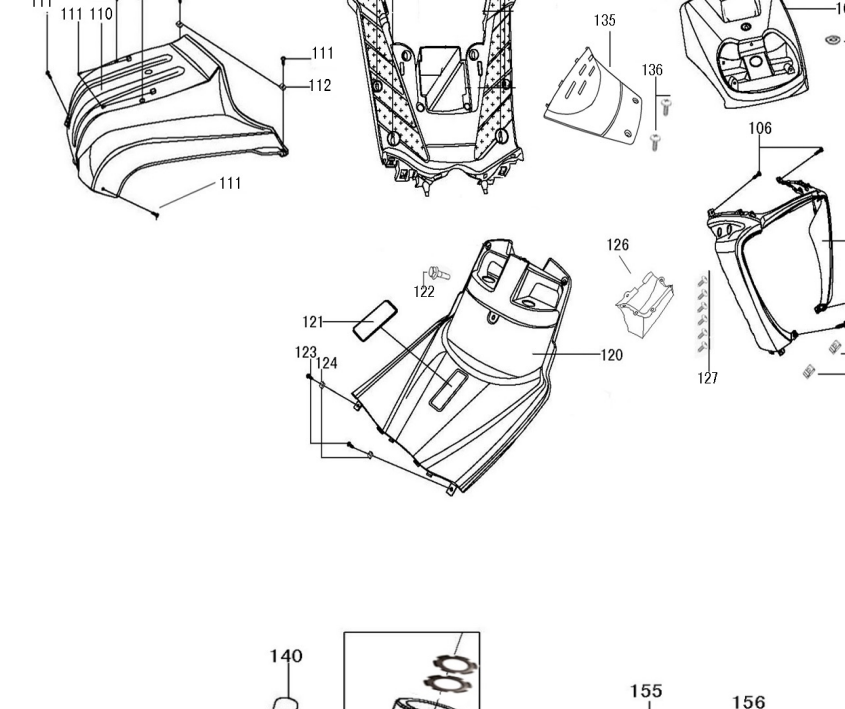

Regostar Service Parts F05

Part No.	Group	Code (US)	Item	QTY
F05 100		64301-BWS-9000	COVER FR	1
F05 101		93401-42012-03	SCREW TAPPING 4.2*12	2
F05 102		64303-BWS-9000	LID FR COVER	1
F05 103		43434-FR-9000	FR COVER RUBBER	1
F05 104		64302-BWS-9000	MOLDING FRONT	1
F05 106		93401-42016-03	SCREW TAPPING 4.2*16	2
F05 107		93401-48016-03	SCREW TAPPING 4.8*16	2
F05 108		90601-FR-9000	NUT SPRING 4MM	2
F05 109		50613-BWS-9000	FR & BULB COVER	1
F05 111		93401-48016-03	SCREW TAPPING 4.8*16	8
F05 112		90601-FR-9000	NUT SPRING 4MM	2
F05 120		64304-BWS-9000	LEG SHIELD	1
F05 121		81142-BWS-9000	LID LEG SHIELD	1
F05 122		92101-06016-03	BOLT FLANGER 6*16	1
F05 123		93401-48016-03	SCREW TAPPING 4.8*16	2
F05 124		90601-FR-9000	NUT SPRING 4MM	2
F05 126		64308-BWS-9000	LID INNER BOX	1
F05 127		93401-42012-03	SCREW TAPPING 4.2*12	6
F05 130		64310-BWS-9000	FLOOR PANEL	1
F05 131		92101-06016-03	BOLT FLANGER 6*16	6
F05 135		50326-BWS-9000	COVER BATTERY	1
F05 136		93401-48012-03	SCREW TAPPING 4.8*12	2