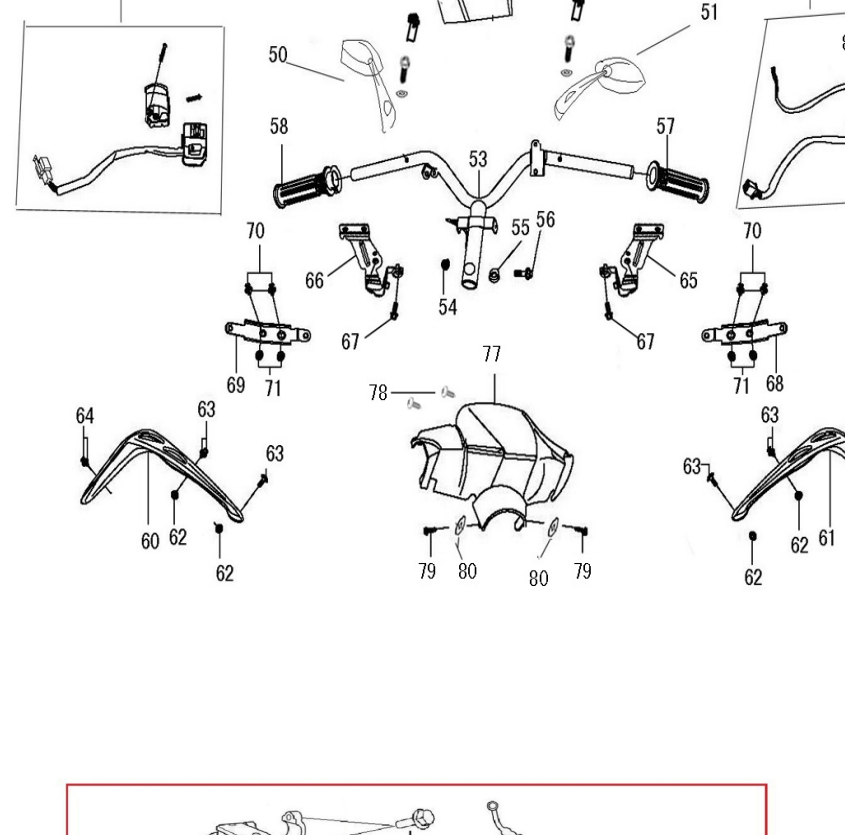

Regostar Service Parts F03