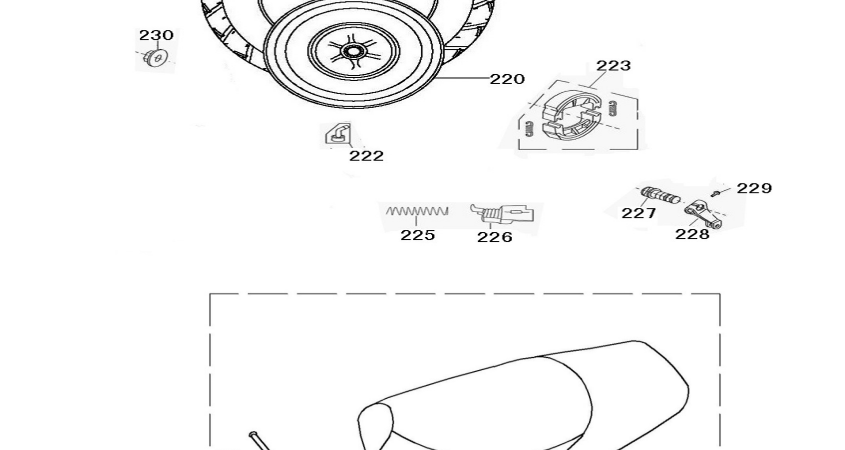

Regostar Service Parts F08

Part No.	Group	Code (US)	Item	QTY
F08 220		42600-BWS-9000	WHEEL COMP RR CAST MT3 50X10	1
F08 221		44710-FR-9000-A/B/C/D	TIRE ASSY (130/90-10)	1
F08 222		42753-FR-9000-A/B/C/D	VALVE/PVR 70&CAPE)	1
F08 223		4312A-BWS-E000	DISK SET BRAKE	1
F08 224		43120-BWS-E000	DISK FR BRAKE	1
F08 225		45133-BWS-9000	SPRING BRAKE SHOE	2
F08 226		43142-DGW-9000	RETURN SPG	1
F08 227		43143-DGW-9000	PREVENT DUST COVER	1
F08 228		43141-DGW-9000	CAM RR BRK	1
F08 229		43410-DGW-9000	ARM COMP RR BRAKE	1
F08 230		92401-06032-03	BOLT FLANGER 6*32	1
F08 230		95501-16000-03	NUT U 16MM (G)	1