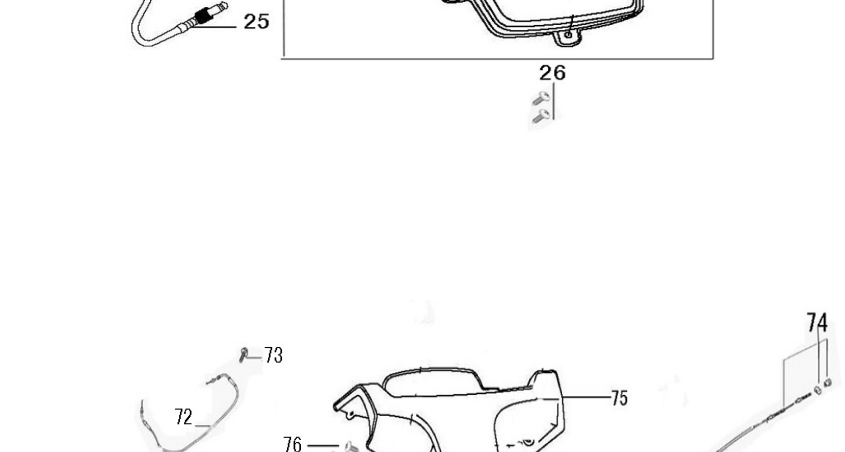

Regostar Service Parts F02

Part No.	Group	Code (US)	Item	QTY
F02 21		37200-BWS-E000	SPEED METER ASSY	1
F02 22		37119-BWS-9000	LENS	1
F02 23		37204-BWS-E000	DUAL FUEL METER & FUEL	1
F02 24		37205-BWS-9000	SP & FUEL METER COMP	1
F02 25		34908-FR-9000	BULB WEDGE BASE	3
F02 26		34909-FR-9000	BULB WEDGE BASE	2
F02 27		37220-BWS-9000	CASE ASSY	1
F02 28		37224-BWS-9000	SOCKET COMP METER	1
F02 29		44830-BWS-9000-B	CABLE COMP SPDMT	1
F02 30		93401-48016-03	SCREW TAPPING 4.8*16(G)	2