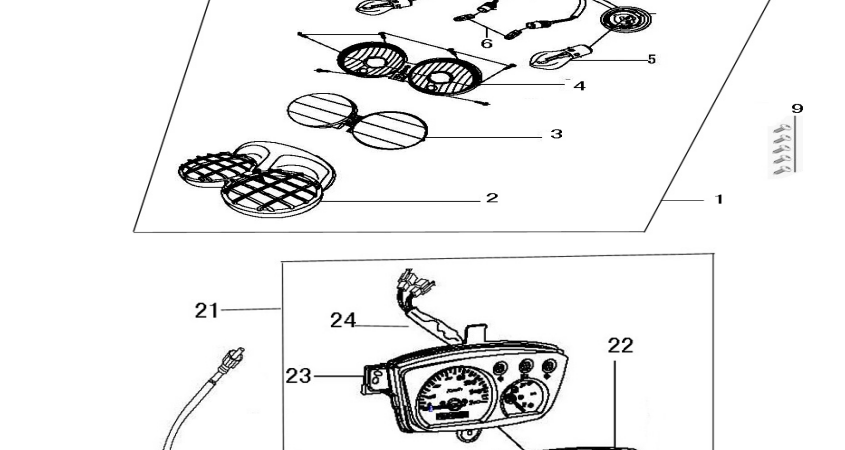

Regostar 150 Part List

Regostar Service Parts F01

Part No.	Group	Code (US)	Item	QTY
F01 1		33100-BWS-9000	LIGHT ASSY HEAD	1
F01 2		33110-BWS-9000	Front Headlight Protecting Cover	1
F01 3		33102-BWS-9000	SHIELD HEADLIGHT	1
F01 4		33101-BWS-9000	REFLECTOR HEADLIGHT	1
F01 5		34901-FR-9000	BULB HEADLIGHT 12V 25/25W	2
F01 6		34903-FR-9000	SIDELIGHTS BULB 12V 5W	2
F01 7		33103-BWS-9000	CASE HEADLIGHT	1
F01 9		93401-42012-03	SCREW TAPPING 4.2*12(G)	5

Regostar Service Parts F02

Part No.	Group	Code (US)	Item	QTY
F02 21		37200-BWS-E000	SPEED METER ASSY	1
F02 22		37119-BWS-9000	LENS	1
F02 23		37204-BWS-E000	DUAL FUEL METER & FUEL	1
F02 24		37205-BWS-9000	SP & FUEL METER COMP	1
F02 25		34908-FR-9000	BULB WEDGE BASE	3
F02 26		34909-FR-9000	BULB WEDGE BASE	2
F02 27		37220-BWS-9000	CASE ASSY	1
F02 28		37224-BWS-9000	SOCKET COMP METER	1
F02 29		44830-BWS-9000-B	CABLE COMP SPDMT	1
F02 30		93401-48016-03	SCREW TAPPING 4.8*16(G)	2

Regostar Service Parts F03

Regostar Service Parts F04

Part No.	Group	Code (US)	Item	QTY
F04 85		4550A-BWS-E000	SUB HARNESS SET FR M/C COMP	1
F04 86		45501-BWS-E000	CARTRIDGE BODY	1
F04 87		53175-BWS-9000	HANDLE	1
F04 88		32106-BWS-9000	SUB HARNESS	1
F04 90		10099-BWS-9000	SHUT-OFF BLOCK CONSTITUTE FR	1
F04 91		92101-06022-03	BOLT FLANGE 6*22 (G)	2
F04 92		45126-BWS-9000	HOSE ASSY FR BRK	1
F04 93		92101-06022-03	OIL BOLT 10*22	2
F04 94		90046-BWS-9000	WASHER 6MM	1
F04 95		45200-BWS-E000	CALIPER ASSY FR	1
F04 96		45105-BWS-E000	PAD COMP A	1
F04 97		45106-BWS-E000	PAD COMP B	1
F04 98		92201-08030-03	SCREW TAPPING 4.8*12	2

Regostar Service Parts F05