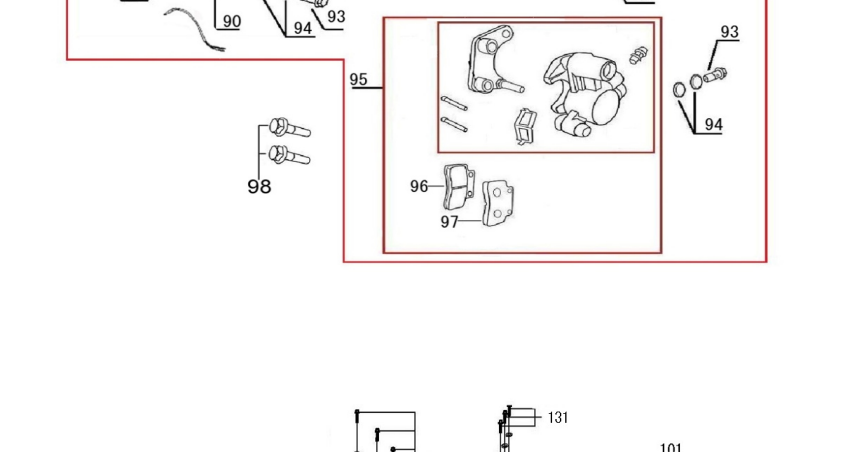

Regostar Service Parts F04

Part No.	Group	Code (US)	Item	QTY
F04 85		4550A-BWS-E000	SUB HARNESS SET FR M/C COMP	1
F04 86		45501-BWS-E000	CARTRIDGE BODY	1
F04 87		53175-BWS-9000	HANDLE	1
F04 88		32106-BWS-9000	SUB HARNESS	1
F04 90		10099-BWS-9000	SHUT-OFF BLOCK CONSTITUTE FR	1
F04 91		92101-06022-03	BOLT FLANGE 6*22 (G)	2
F04 92		45126-BWS-9000	HOSE ASSY FR BRK	1
F04 93		92101-06022-03	OIL BOLT 10*22	2
F04 94		90046-BWS-9000	WASHER 6MM	1
F04 95		45200-BWS-E000	CALIPER ASSY FR	1
F04 96		45105-BWS-E000	PAD COMP A	1
F04 97		45106-BWS-E000	PAD COMP B	1
F04 98		92201-08030-03	SCREW TAPPING 4.8*12	2