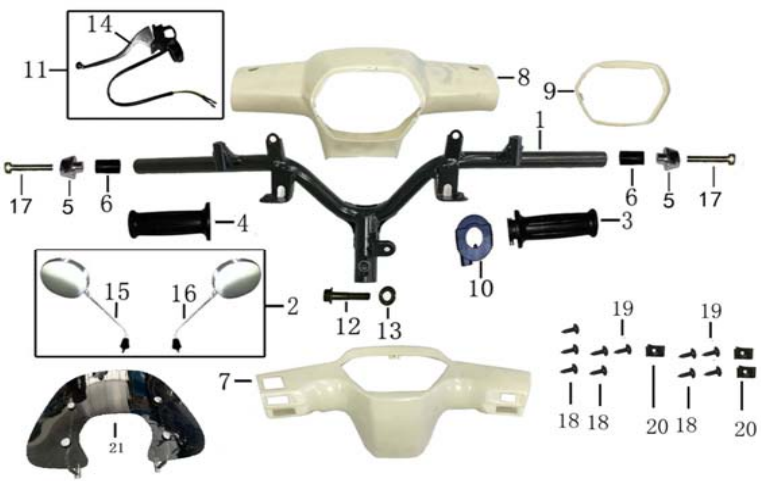

B08 = HANDLE BAR

ITEM	Factory Part #	Description	Quantity
1	53100-AH01-9000-M	THE DIRECTION OF TH	1
2	8811A-ALA6-E000	REAR VIEW MIRROR	1
3	53140-AFA1-9000	COME ON HAND TO SE	1
4	53166-AFA1-9000	THE SET OF LEFT HAN	1
5	53105-AFA1-9000	HANDLE BALANCER	2
6	53107-F8-9000	HANDLE BALANCING	2
7	53205-AH01-9000	AFTER HAND MASK B.	1
8	53206-AH01-9000	BEFORE HAND COVER	1
9	33110-AH01-9100	HEADLAMP DECORAT	1
10	53168-WY-9000	THROTTLE HOLDER	1
12	92201-10045-03	BOLT FLANGE 10×45	1
13	53125-F8-9000	SPACER BUSH φ10	1
15	88120-AFA1-9000	LEFT REARVIEW MIR	1
16	88110-AFA1-9000	RIGHT REARVIEW MIR	1
17	92501-06065-09	BOLT OF HANDLE BAI	2
18	93401-42012-03	SCREW, ST4.2*12	7
19	93401-48016-03	SCREW, ST4.8*16	3
20	90601-F8-9000	NUT SPRING 4MM	3
21	64211-AH01-9100	Windshield (including bra	1