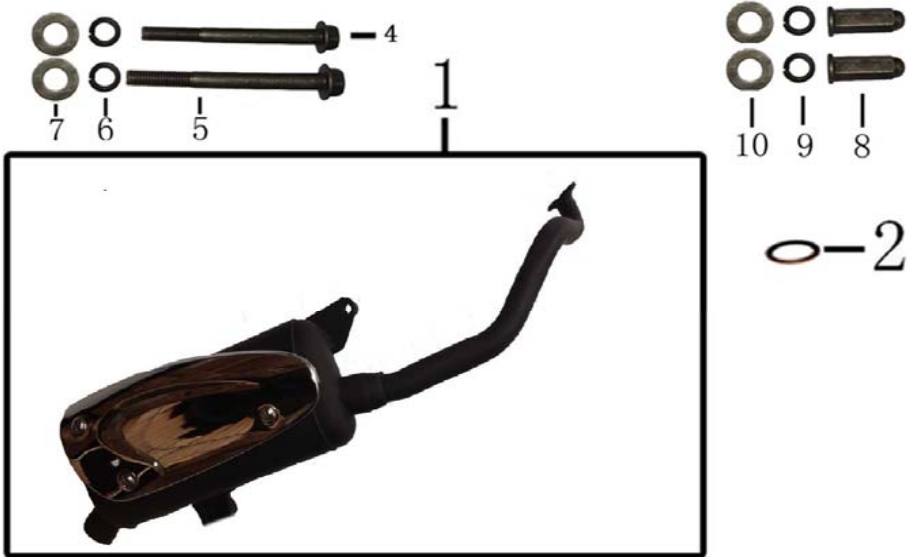

B11 = MUFFLER ASSY

ITEM	Factory Part #	Description	Quantity
1	1830A-AFA1-9202	MUFFLER ASSEMBLY	1
2	18291-F8-9000	MUFFLER SEAL	1
4	92201-10055-03	BOLT FLANGE M10X55	1
5	92201-10055-03	BOLT FLANGE M10X55	1
6	95901-10000-03	SPY WANSHWE 10MM	2
7	95801-10000-03	WANSHWE 10MM	2
8	90201-TW-9000	NUT (HEX) CAP 8MM	2
9	95901-08000-03	SPY WANSHWE 8MM	2
10	95801-08000-03	WANSHWE 8MM	2