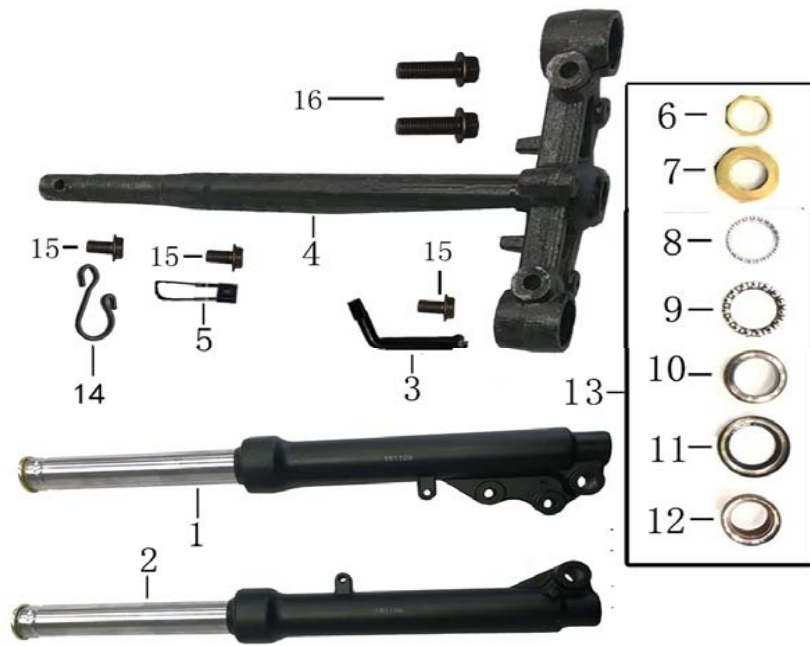

B17 = STEERING STEM, FRONT SHOCK ABSORBER

ITEM	Factory Part #	Description	Quantity
1	51500-AFA1-9100	FORK SET L FR	1
2	51400-AFA1-9100	FORK SET R FR	1
3	43128-B08-9000	STAY HOSE	1
4	53200-AH01-9000	BOTTOM ALLIED BOA	1
5	45156-ALA1-9000	SPEEDOMETER CABLE	1
6	50306-F8-9000	SMALL PRESSED NUT	1
7	53211-F8-9000	ADJUSTABLE NUT (LA	1
8	53213-F8-9000	THE STEEL BALL	1
9	50301-F8-9000	THE STEEL BALL	1
10	50302-F8-9000	LOWER PYRAMIDAL S	1
11	53212-F8-9000	THE CONCAVE	1
12	53214-F8-9000	STEEL BOWL ON FRAN	1
13	50300-F8-9000	STEERING STEM BEAR	1
14	45157-B08-9000	MILEAGE LINE HOOK	1
15	92101-06012-03	BOLT FLANGE 6*12	3
16	92201-10035-03	BOLT FLANGE 10*35	2

ITEM	Factory Part #	Description	Quantity
1	10000-GY6L-9000	Engine	1
2	1610K-DGW-9200	Carburetor	1
—	90000-AGA6-9000	Entire Standard Parts	1
—	86000-AGA6-9000	Entire Decal	1