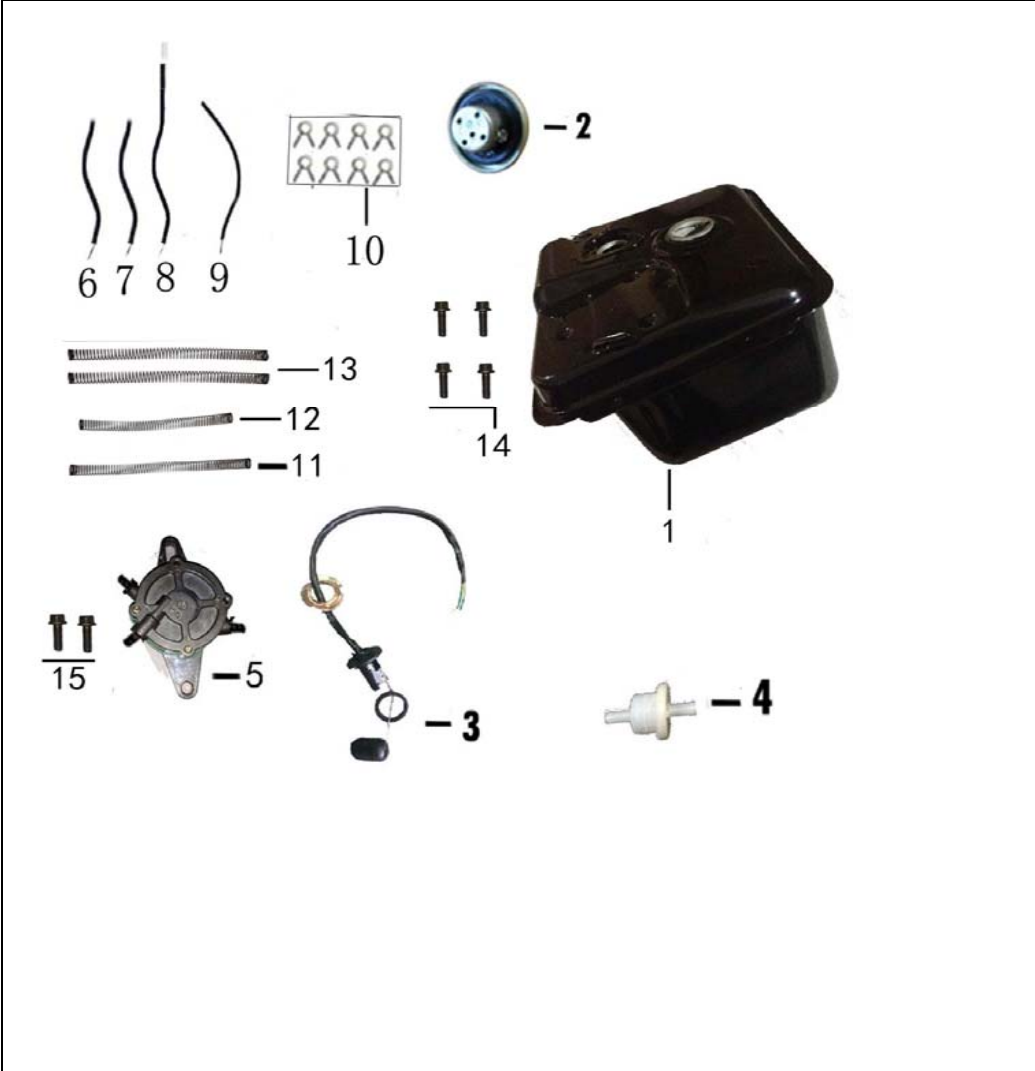

B07 = FUEL TANK

ITEM	Factory Part #	Description	Quantity
1	17500-AFA1-9000	The fuel tank	1
2	17620-F8-9000	The cap	1
3	3780A-AFA1-9000	Oil level sensor assembly	1
4	18658-TW-9000	The filter	1
5	16700-F8-9000	The oil pump	1
6	1768A-KY-9000	Oil filter inlet pipe 260 mm	1
7	1768C-HM-9000	Oil filter flowline 150 mm	1
8	1768D-ALA3-9000	Self-priming switch flowline 420 mm	1
9	1768B-DGW-9200	Negative pressure pipe 370 mm	1
10	19411-F8-9000	Steel pickup spring Φ 8.5	8
11	90016-LB-9000	Tubing spring 230mm	1
12	90016-XF-9000	Tubing spring 110mm	1
13	90016-TK-9000	Tubing spring 340mm	2
14	92101-06012-03	BOLT FLANGE 6*12	4
15	92101-06016-03	BOLT FLANGE 6*16	2