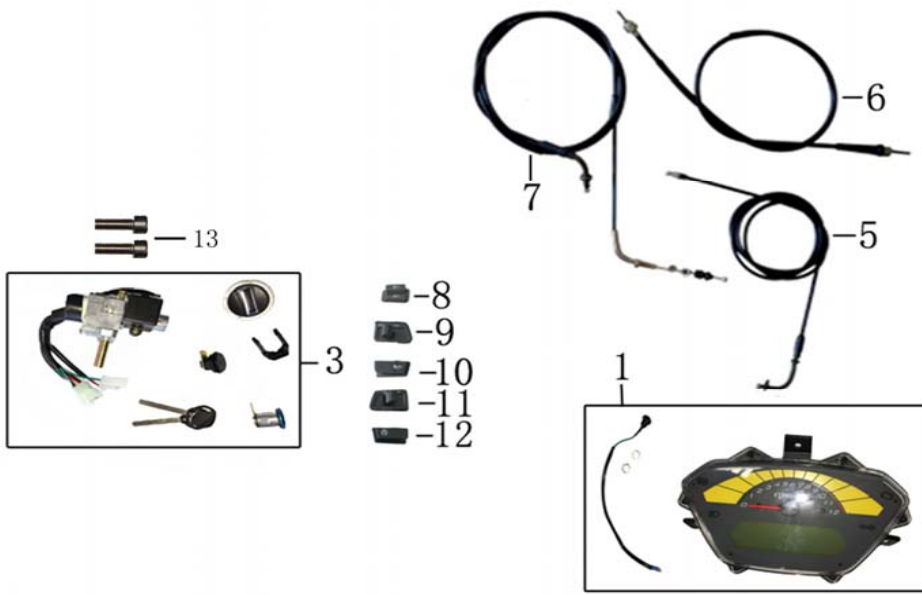

B10 = METER, CABLES, LOCKS & SWITCH

ITEM	Factory Part #	Description	Quantity
1	37200-AH01-9000	SPEED METER ASSY	1
3		SW COMP LOCK	1
5	77240-AH01-9000	SEAT CUSHION LOCKI	1
6	44830-AH01-9000	MILEAGE	1
7	17910-ABS-9000	THROTTLE	1
8	35152-GZ-9000	STARTING SWITCH	1
9	35202-GZ-9000	CHANGE-OVER SWITC	1
10	35203-GZ-9000	HORN SWITCH	1
11	35201-GZ-9100	DIMMER SWITCH	1
12	35151-GZ-9000	FLAME SWITCH	1