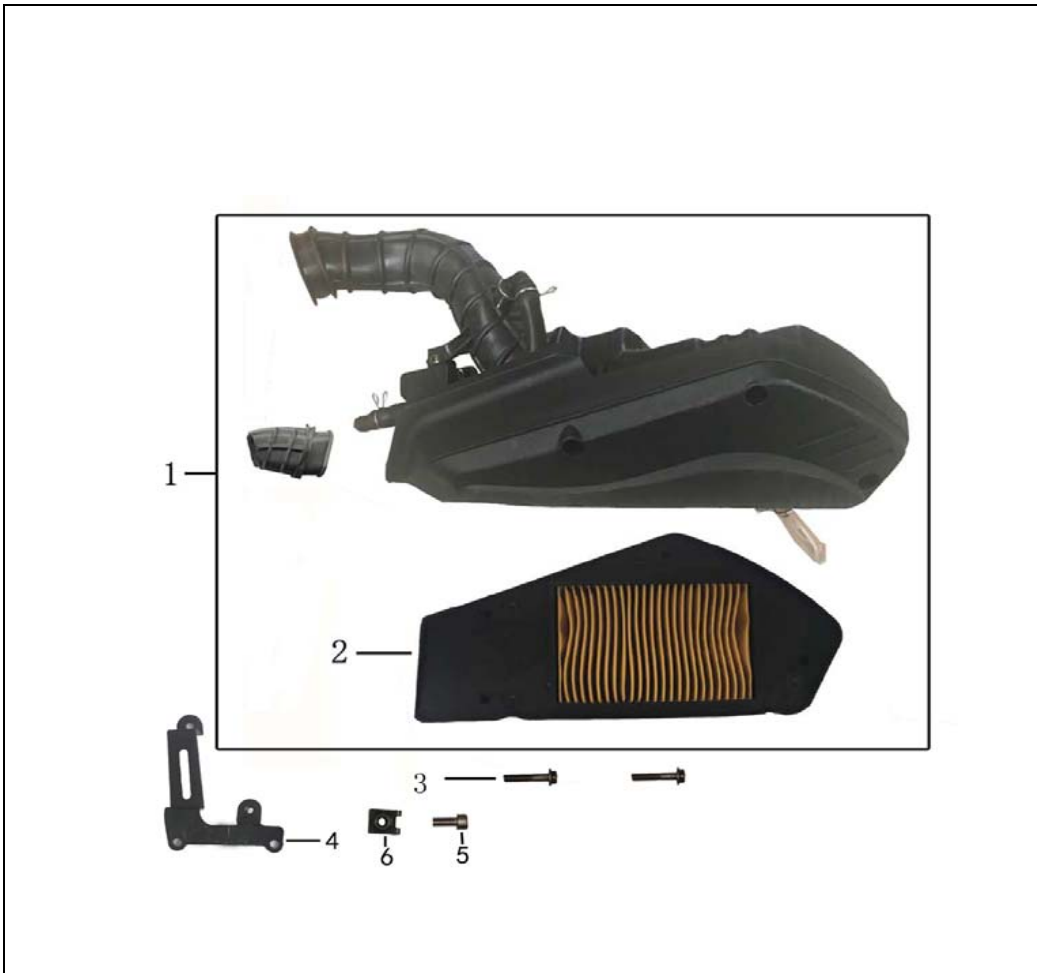

# Veracruz 150 Part List

**B01 = AIR CLEANER ASSY**

ITEM	Factory Part #	Description	Quantity
1	17200-AGAC-9000	AIR FILTER ASSY	1
2	17211-AGAC-9000	FILTER ELEMENT	1
3	92401-06025-03	BOLT TLANGE 6*25	2
4	17219-AH01-9000	Air filter connecting brack	1
5	92501-06016-03	BOLT SPECIAL 6*16	1
6	90701-DGW-9000	NUT CLIP 6MM	1

**B02 = ELECTRIC SYSTEM**

ITEM	Factory Part #	Description	Quantity
1	32100-AH01-9001	HARNESS WIRE	1
2	30410-AAA3-E000	UNIT COMP CDI	1
3	31600-F8-9000	REG REC COMP	1
4	38300-AFA9-9000	RELAY ASSY WINKER	1
5	35850-F8-9000	SET START MAG ASSY	1
6	38110-XF-9000	HORN COMP (HIGH)	1
7	3051A-DGW-E100	COIL ASSY IGN	1
8	31500-F8-A201	BATTERY YTX7A-BS	1
9	89010-XGW-9000	The accessory tools	1
10	90006-F8-9000	tie 250mm	10
11	88210-AEA2-9000	USB charging interface	1
12	88140-F8-9000	SINGLE FLAMEOUT SV	1
13	92101-06016-03	BOLT FLANGE 6*16	1
14	92101-06016-03	BOLT FLANGE 6*16	2
15	92401-06020-03	BOLT FLANGE 6*20(T8)	1
16	92101-06012-03	BOLT FLANGE 6*12	1

**B04 = STAND COMP MAIN**

ITEM	Factory Part #	Description	Quantity
1	50500-AFA1-9000-M	STAND COMP MAIN	1
2	50505-DGW-9200	STOPPER RUBBER	1
3	95014-B08-E000	SPG D MAIN STAND 95	1
4	50530-AFA1-9000-M	SIDE STAND COMP	1
5	90101-TW-E000	BOLT M10×1.25×25	1
6	95015-LB-E000	SPG B1 SIDE STAND 10	1
7	92201-10025-03	BOLT M10×1.25×25	2
8	50502-F8-9000	COLLAR MAIN STAND	2
9	93002-06028-03	BOLT FLANGE 6*28 (G)	1
10	95201-06000-03	NUT FLANGE 6MM	1