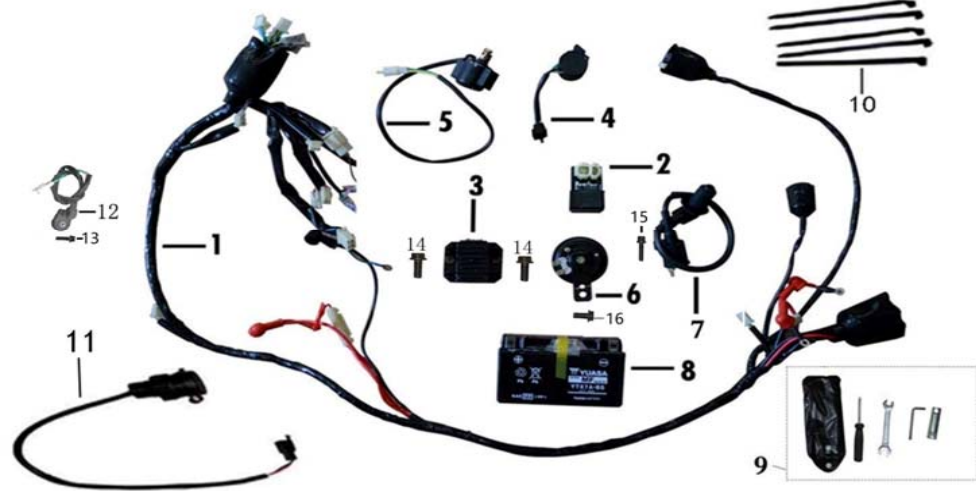

# Veracruz 150 Part List

**B01 = AIR CLEANER ASSY**

ITEM	Factory Part #	Description	Quantity
1	17200-AGAC-9000	AIR FILTER ASSY	1
2	17211-AGAC-9000	FILTER ELEMENT	1
3	92401-06025-03	BOLT TLANGE 6*25	2
4	17219-AH01-9000	Air filter connecting brack	1
5	92501-06016-03	BOLT SPECIAL 6*16	1
6	90701-DGW-9000	NUT CLIP 6MM	1

**B02 = ELECTRIC SYSTEM**

ITEM	Factory Part #	Description	Quantity
1	32100-AH01-9001	HARNESS WIRE	1
2	30410-AAA3-E000	UNIT COMP CDI	1
3	31600-F8-9000	REG REC COMP	1
4	38300-AFA9-9000	RELAY ASSY WINKER	1
5	35850-F8-9000	SET START MAG ASSY	1
6	38110-XF-9000	HORN COMP (HIGH)	1
7	3051A-DGW-E100	COIL ASSY IGN	1
8	31500-F8-A201	BATTERY YTX7A-BS	1
9	89010-XGW-9000	The accessory tools	1
10	90006-F8-9000	tie 250mm	10
11	88210-AEA2-9000	USB charging interface	1
12	88140-F8-9000	SINGLE FLAMEOUT SV	1
13	92101-06016-03	BOLT FLANGE 6*16	1
14	92101-06016-03	BOLT FLANGE 6*16	2
15	92401-06020-03	BOLT FLANGE 6*20(T8)	1
16	92101-06012-03	BOLT FLANGE 6*12	1

**B04 = STAND COMP MAIN**

ITEM	Factory Part #	Description	Quantity
1	50500-AFA1-9000-M	STAND COMP MAIN	1
2	50505-DGW-9200	STOPPER RUBBER	1
3	95014-B08-E000	SPG D MAIN STAND 95	1
4	50530-AFA1-9000-M	SIDE STAND COMP	1
5	90101-TW-E000	BOLT M10×1.25×25	1
6	95015-LB-E000	SPG B1 SIDE STAND 10	1
7	92201-10025-03	BOLT M10×1.25×25	2
8	50502-F8-9000	COLLAR MAIN STAND	2
9	93002-06028-03	BOLT FLANGE 6*28 (G)	1
10	95201-06000-03	NUT FLANGE 6MM	1