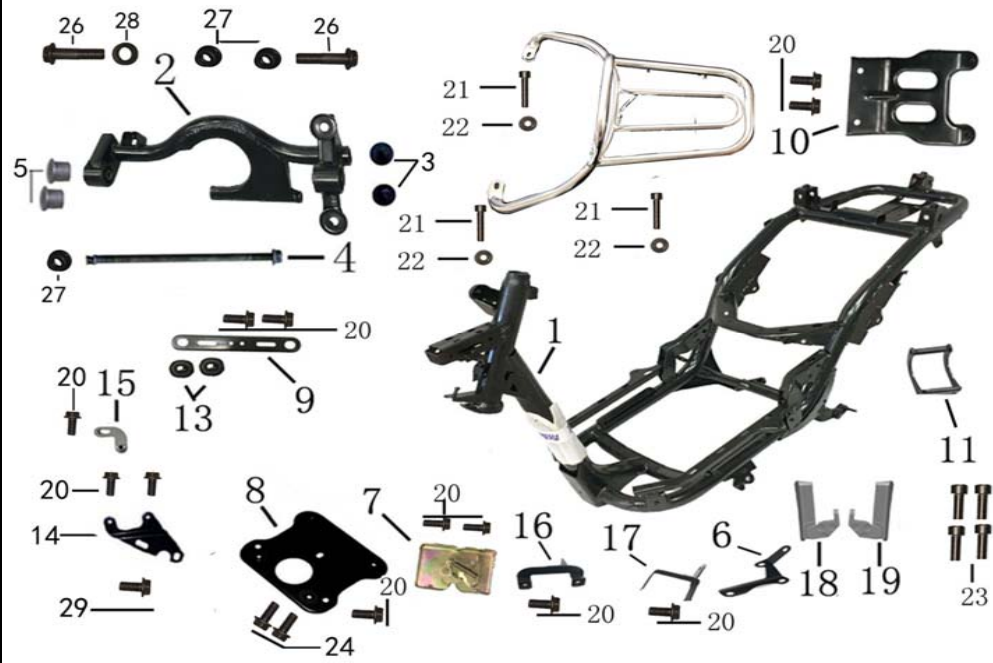

# Veracruz 150 Part List

**B01 = AIR CLEANER ASSY**

ITEM	Factory Part #	Description	Quantity
1	17200-AGAC-9000	AIR FILTER ASSY	1
2	17211-AGAC-9000	FILTER ELEMENT	1
3	92401-06025-03	BOLT TLANGE 6*25	2
4	17219-AH01-9000	Air filter connecting brack	1
5	92501-06016-03	BOLT SPECIAL 6*16	1
6	90701-DGW-9000	NUT CLIP 6MM	1

**B02 = ELECTRIC SYSTEM**

ITEM	Factory Part #	Description	Quantity
1	32100-AH01-9001	HARNESS WIRE	1
2	30410-AAA3-E000	UNIT COMP CDI	1
3	31600-F8-9000	REG REC COMP	1
4	38300-AFA9-9000	RELAY ASSY WINKER	1
5	35850-F8-9000	SET START MAG ASSY	1
6	38110-XF-9000	HORN COMP (HIGH)	1
7	3051A-DGW-E100	COIL ASSY IGN	1
8	31500-F8-A201	BATTERY YTX7A-BS	1
9	89010-XGW-9000	The accessory tools	1
10	90006-F8-9000	tie 250mm	10
11	88210-AEA2-9000	USB charging interface	1
12	88140-F8-9000	SINGLE FLAMEOUT SV	1
13	92101-06016-03	BOLT FLANGE 6*16	1
14	92101-06016-03	BOLT FLANGE 6*16	2
15	92401-06020-03	BOLT FLANGE 6*20(T8)	1
16	92101-06012-03	BOLT FLANGE 6*12	1

**B04 = STAND COMP MAIN**

ITEM	Factory Part #	Description	Quantity
1	50500-AFA1-9000-M	STAND COMP MAIN	1
2	50505-DGW-9200	STOPPER RUBBER	1
3	95014-B08-E000	SPG D MAIN STAND 95	1
4	50530-AFA1-9000-M	SIDE STAND COMP	1
5	90101-TW-E000	BOLT M10×1.25×25	1
6	95015-LB-E000	SPG B1 SIDE STAND 10	1
7	92201-10025-03	BOLT M10×1.25×25	2
8	50502-F8-9000	COLLAR MAIN STAND	2
9	93002-06028-03	BOLT FLANGE 6*28 (G)	1
10	95201-06000-03	NUT FLANGE 6MM	1

<b>B16 = SEAT</b>			
<b>ITEM</b>	<b>Factory Part #</b>	<b>Description</b>	<b>Quantity</b>
1	77200-AH01-9201-ZN01	SEAT ASSY BROWN	1
1	77200-AH01-9300-ZN01	SEAT ASSY BROWN	1
1	77200-AH01-9400-ZN01	SEAT ASSY BROWN	1